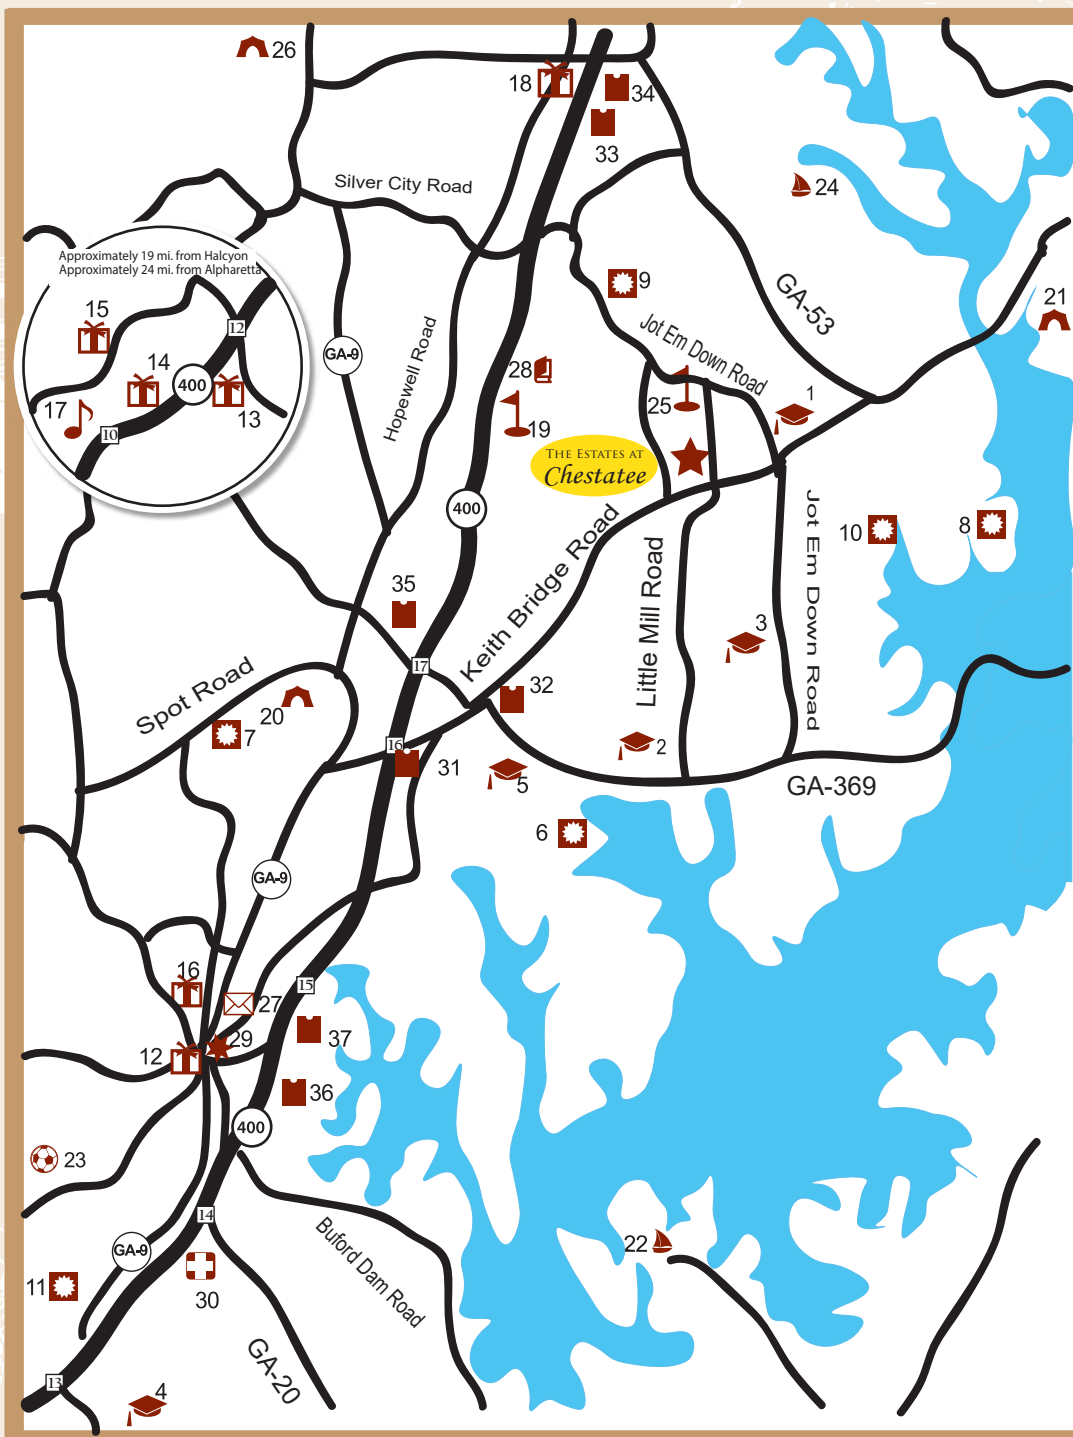

AREAS OF INTEREST

SCHOOLS

1. Chestatee E.S
2. Little Mill M.S
3. East Forsyth H.S
4. Pincrest Academy
5. Cornerstone Schools

PARKS & GREEN SPACES

6. Charleston Park
7. Sawnee Mountain Park
8. Keith Bridge Park
9. Lanierland Park
10. Long Hollow Park
11. Fowler Park

SHOPPING & ENTERTAINMENT

12. Downtown Cumming
13. Halcyon
14. Avalon
15. Downtown Alpharetta
16. Cumming City Center
17. Ameris Bank Amphitheater
18. North Georgia Premium Outlets

RECREATION

19. Hampton Golf Village
20. Sawnee Mountain Preserve
21. Duckett Mill Campground
22. Lake Lanier Islands
23. UFA- Polo Fields
24. The Reserve Club & Marina
25. Country Land Golf Course
26. Holley Falls

FOOD

31. Kroger at Keith Bridge Commons
32. Publix at Lanier Commons
33. Publix at Dawson Crossroads
34. Walmart Supercenter at Dawsonville
35. Walmart at Browns Bridge Road
36. Costco at Market Place Boulevard
37. BJ's at Market Place Boulevard