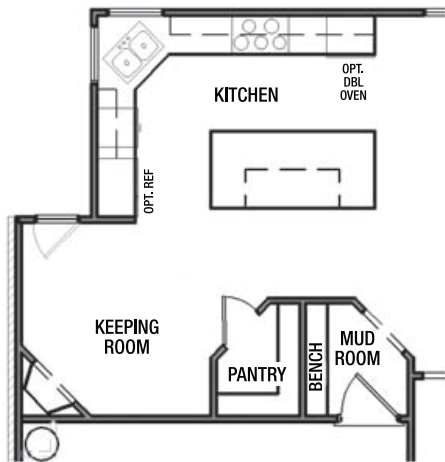

# BEAUMONT II FLOOR PLANS

FIRST FLOOR PLAN

SECOND FLOOR PLAN

# BEAUMONT II OPTIONS

SUNROOM OPTION

CORNER KEEPING ROOM OPTION

LINEN CLOSET OPTION

# ADDITIONAL BEAUMONT II OPTIONS

KITCHEN ALCOVE

ENLARGED PANTRY OPTION

ENLARGED MUD ROOM

OWNER'S EXTRA CLOSET OPTION

# ADDITIONAL BEAUMONT II OPTIONS

POWDER FULL BATH OPTION

1ST FLOOR LAUNDRY OPTION

OPEN BASEMENT STAIR OPTION  
(MAIN LEVEL)

SHARED BATH LINEN OPTION