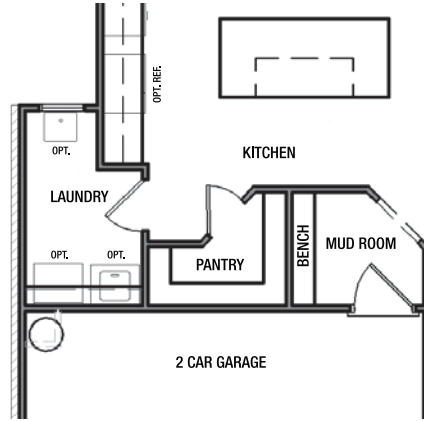

# BEAUMONT II OPTIONS

SUNROOM OPTION

CORNER KEEPING ROOM OPTION

LINEN CLOSET OPTION

# ADDITIONAL BEAUMONT II OPTIONS

KITCHEN ALCOVE

ENLARGED PANTRY OPTION

ENLARGED MUD ROOM

OWNER'S EXTRA CLOSET OPTION

# ADDITIONAL BEAUMONT II OPTIONS

POWDER FULL BATH OPTION

1ST FLOOR LAUNDRY OPTION

OPEN BASEMENT STAIR OPTION  
(MAIN LEVEL)

SHARED BATH LINEN OPTION