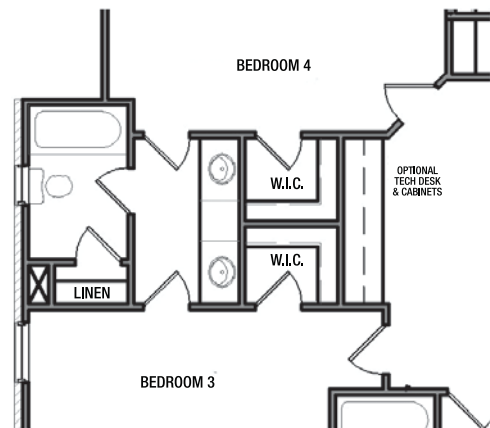

# BEAUMONT II FLOOR PLANS

FIRST FLOOR PLAN

SECOND FLOOR PLAN

# BEAUMONT II OPTIONS

SUNROOM OPTION

CORNER KEEPING ROOM OPTION

LINEN CLOSET OPTION

# ADDITIONAL BEAUMONT II OPTIONS

KITCHEN ALCOVE

ENLARGED PANTRY OPTION

ENLARGED MUD ROOM

OWNER'S EXTRA CLOSET OPTION

# ADDITIONAL BEAUMONT II OPTIONS

POWDER FULL BATH OPTION

1ST FLOOR LAUNDRY OPTION

OPEN BASEMENT STAIR OPTION  
(MAIN LEVEL)

SHARED BATH LINEN OPTION