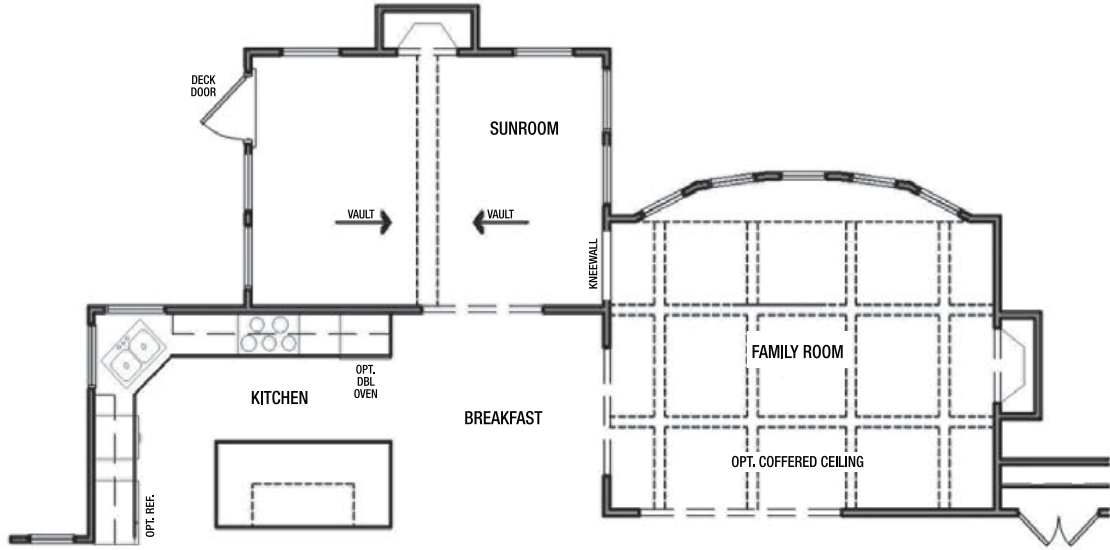

# BEAUMONT II FLOOR PLANS

FIRST FLOOR PLAN

SECOND FLOOR PLAN

# BEAUMONT II OPTIONS

SUNROOM OPTION

CORNER KEEPING ROOM OPTION

LINEN CLOSET OPTION

# ADDITIONAL BEAUMONT II OPTIONS

KITCHEN ALCOVE

ENLARGED PANTRY OPTION

ENLARGED MUD ROOM

OWNER'S EXTRA CLOSET OPTION

# ADDITIONAL BEAUMONT II OPTIONS

POWDER FULL BATH OPTION

1ST FLOOR LAUNDRY OPTION

OPEN BASEMENT STAIR OPTION  
(MAIN LEVEL)

SHARED BATH LINEN OPTION