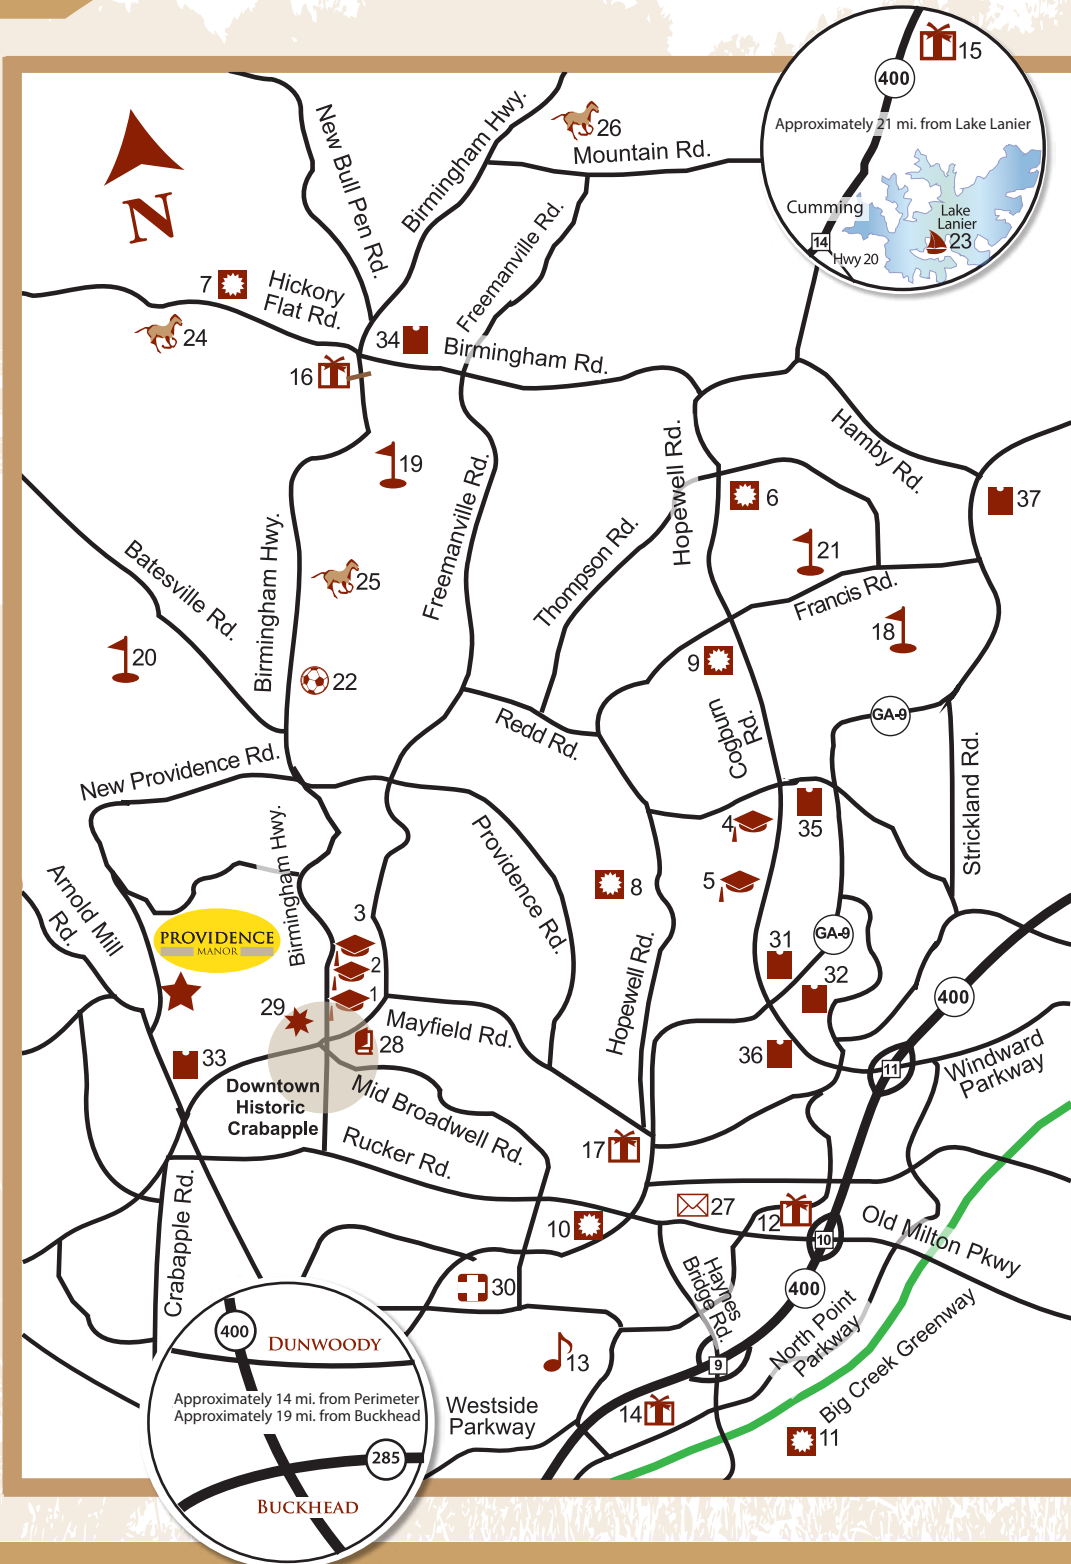

AREAS OF INTEREST

SCHOOLS

1. Crabapple Crossing E.S.
2. Northwestern M.S.
3. Milton H.S.
4. King's Ridge Christian School
5. St. Francis High School

PARKS & RECREATION

6. Bell Memorial Park
7. Birmingham Park
8. Providence Park
9. Bethwell Community Center
10. Wills Park & Equestrian Center
11. Big Creek Greenway

SHOPPING & ENTERTAINMENT

12. Avalon
13. Verizon Wireless Amphitheatre
14. North Point Mall
15. North Georgia Premium Outlets
16. Scottsdale Farm & Nursery
17. Downtown Alpharetta

RECREATION

18. Crooked Creek Club
19. White Columns Country Club
20. Capital City Club
21. Trophy Club of Atlanta
22. Stars Athletic Club
23. Lake Lanier Islands Resort
24. Hunter's Glen Equestrian
25. Phoebe Loughrey Stables
26. In Your Dreams Farm

POST OFFICE

27. Post Office

LIBRARY

28. Milton Library

GOVERNMENT

29. Milton City Hall

HOSPITAL

30. North Fulton Hospital

FOOD

31. Kroger @ Windward Parkway
32. Walmart Supercenter @ Windward
33. Kroger @ Crabapple Shopping District
34. Publix @ Marketplace At Birmingham Village
35. Publix @ Bethany Village
36. Costco @ Windward Parkway
37. Walmart Supercenter @ Atlanta Highway