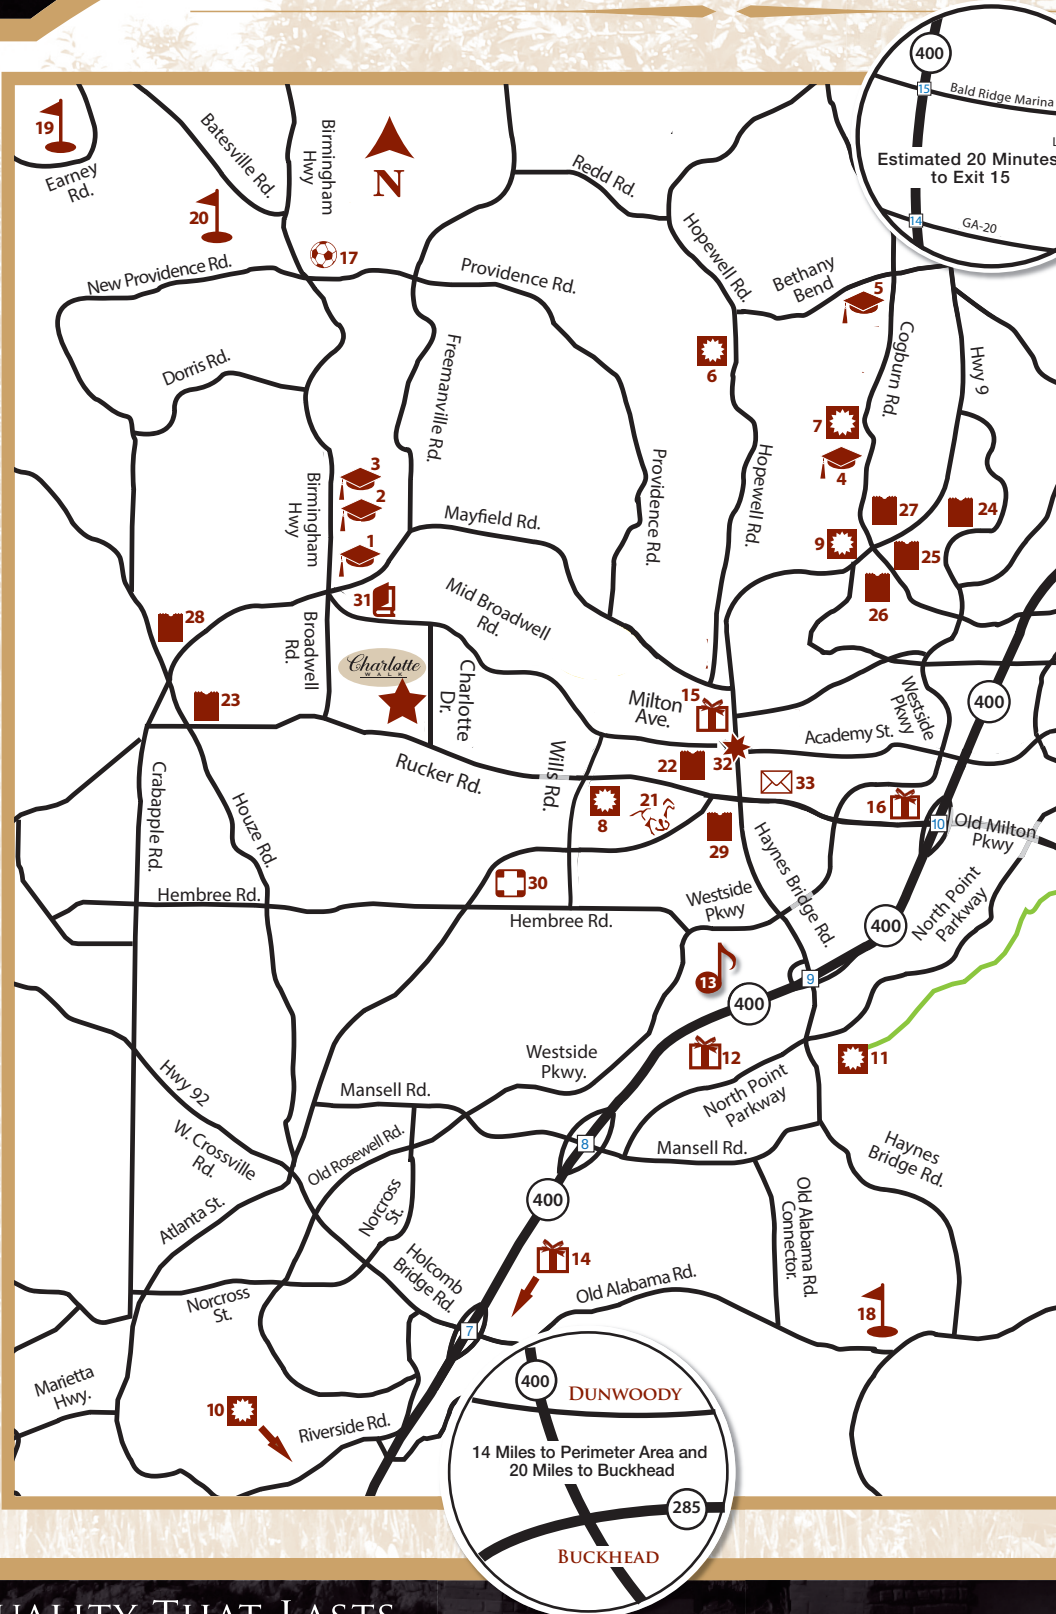

AREAS OF INTEREST

**SCHOOLS**

1. Crabapple Crossing E.S.
2. Northwestern M.S.
3. Milton H.S.
4. St. Francis H.S.
5. Kings Ridge Christian School

**PARKS & RECREATION**

6. Providence Park
7. North Park
8. Wills Park
9. Cogburn Park
10. Chattahoochee Nature Center
11. Big Creek Greenway

**SHOPPING & ENTERTAINMENT**

12. North Point Mall
13. Verizon Wireless Amphitheater
14. Perimeter Mall
15. Downtown Alpharetta
16. Avalon

**SPORTS**

17. Stars Soccer Club
18. Roswell Country Club
19. Capital City Crabapple Golf Course
20. Atlanta National Golf Course
21. Wills Park Equestrian Center

**MARKETPLACE**

22. Publix @ Downtown Alpharetta
23. Publix @ Village Walk
24. Super Target @ Windward
25. Super Walmart @ Windward
26. Costco @ Windward
27. Kroger @ Windward
28. Kroger @ Crabapple
29. Walmart Neighborhood Market

30. North Fulton Hospital
31. Milton Library Branch
32. Alpharetta Government
33. Alpharetta Post Office